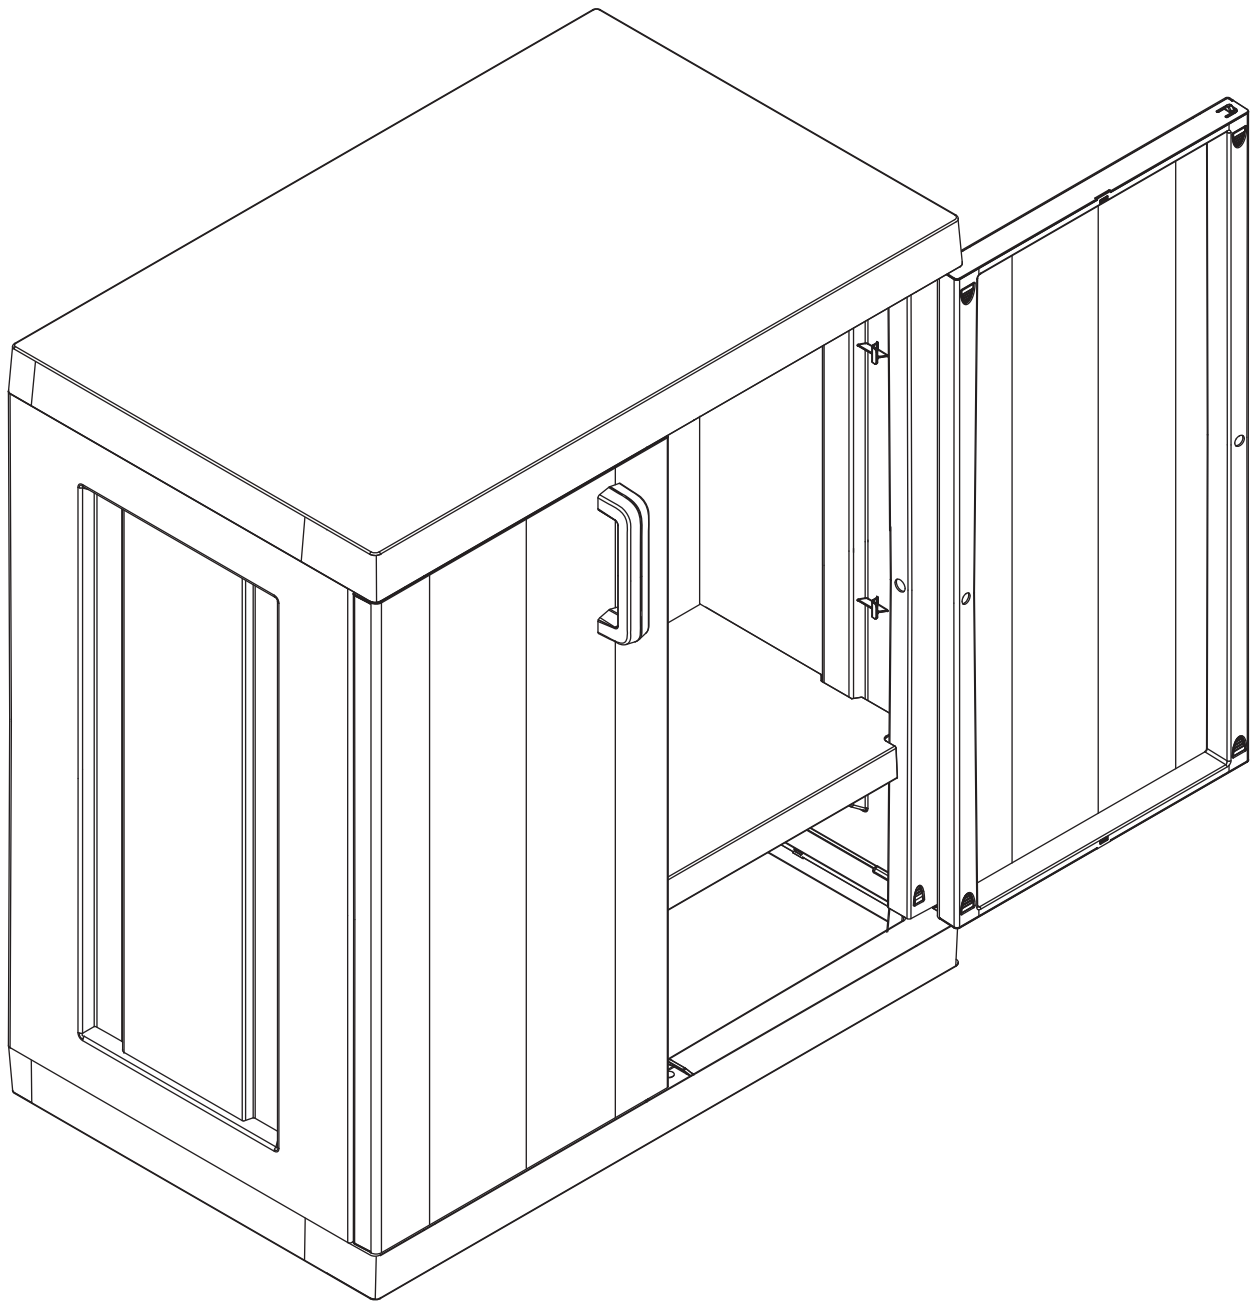

BIOS MEGA

Art. 304 cm 89x54x96h | in 35x21x38h

A

PZ / PCS 2

B

PZ / PCS 2

C

PZ / PCS 2