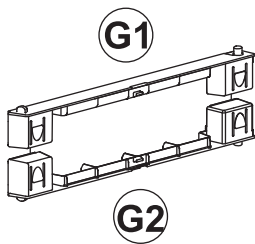

PZ / PCS 2

O

PZ / PCS 2

I

PZ / PCS 4