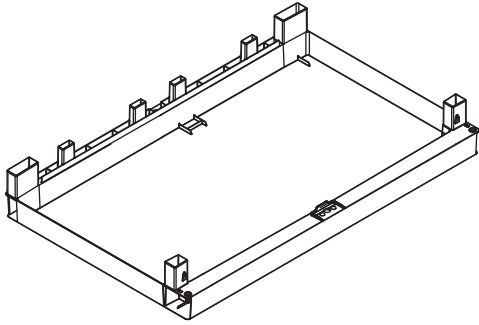

BIOS MEGA

Art. 304 cm 89x54x96h | in 35x21x38h

A

PZ / PCS 2

B

PZ / PCS 2

C

PZ / PCS 2